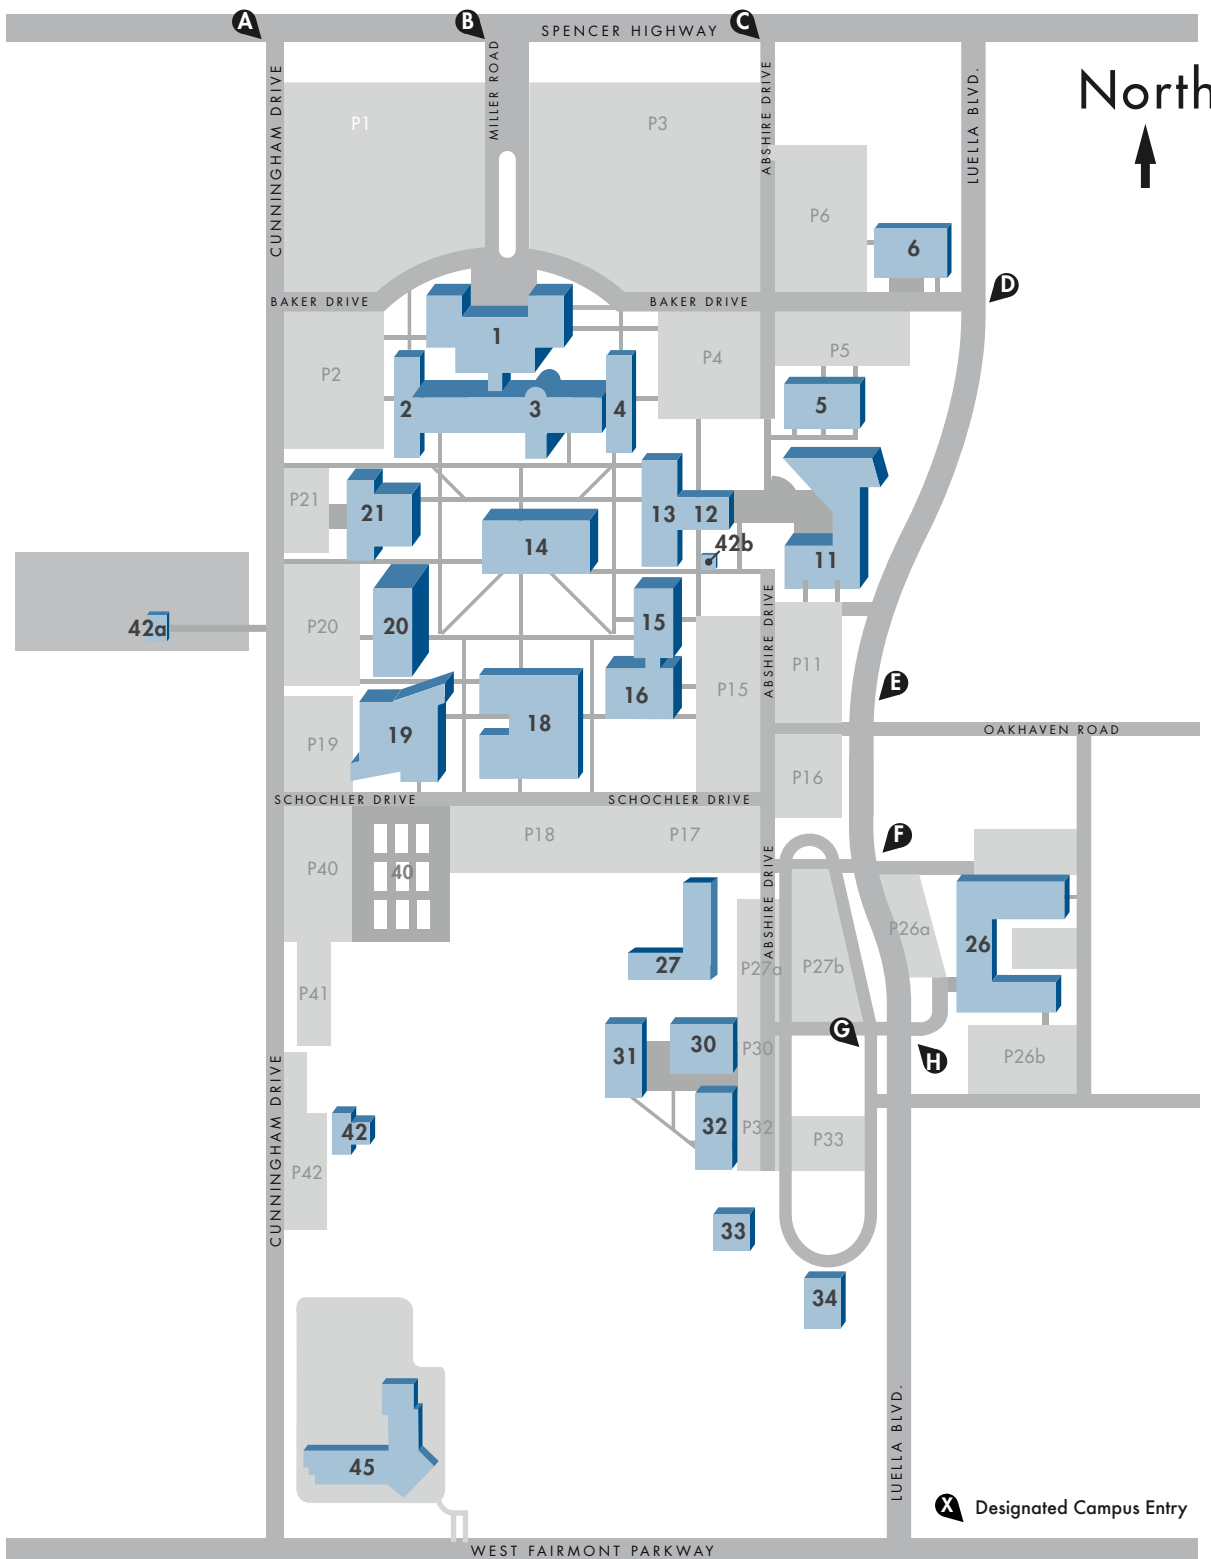

CENTRAL CAMPUS

- C-1 Interactive Learning Center
- C-2 West Classroom Building
- C-3 Administration Building
- C-4 East Classroom Building
- C-5 Music Building
- C-6 Education Center-Lab School
- C-11 Health Science
- C-12 Slocomb Auditorium
- C-13 Fine Arts
- C-14 Student Center/Bookstore
- C-15 Davison Building
- C-16 Anderson-Ball Building
- C-18 Gymnasium
- C-19 Science Building
- C-20 Frels Building
- C-21 Library
- C-26 Automotive and Career Center
- C-27 Welcome Center
- C-30 Facilities Services/Storage
- C-31 Technical Education
- C-32 Welding
- C-33 Facilities Services/Grounds
- C-34 General Service Building/Deliveries/Police
- C-40 Tennis Courts
- C-42 Facilities Services/Storage
- C-45 LyondellBasell Center for Petrochemical, Energy, & Technology

8060 Spencer Hwy. | Pasadena, Texas 77505

281-998-6150

An Equal Opportunity Institution

Updated 8/25/2021

X Designated Campus Entry