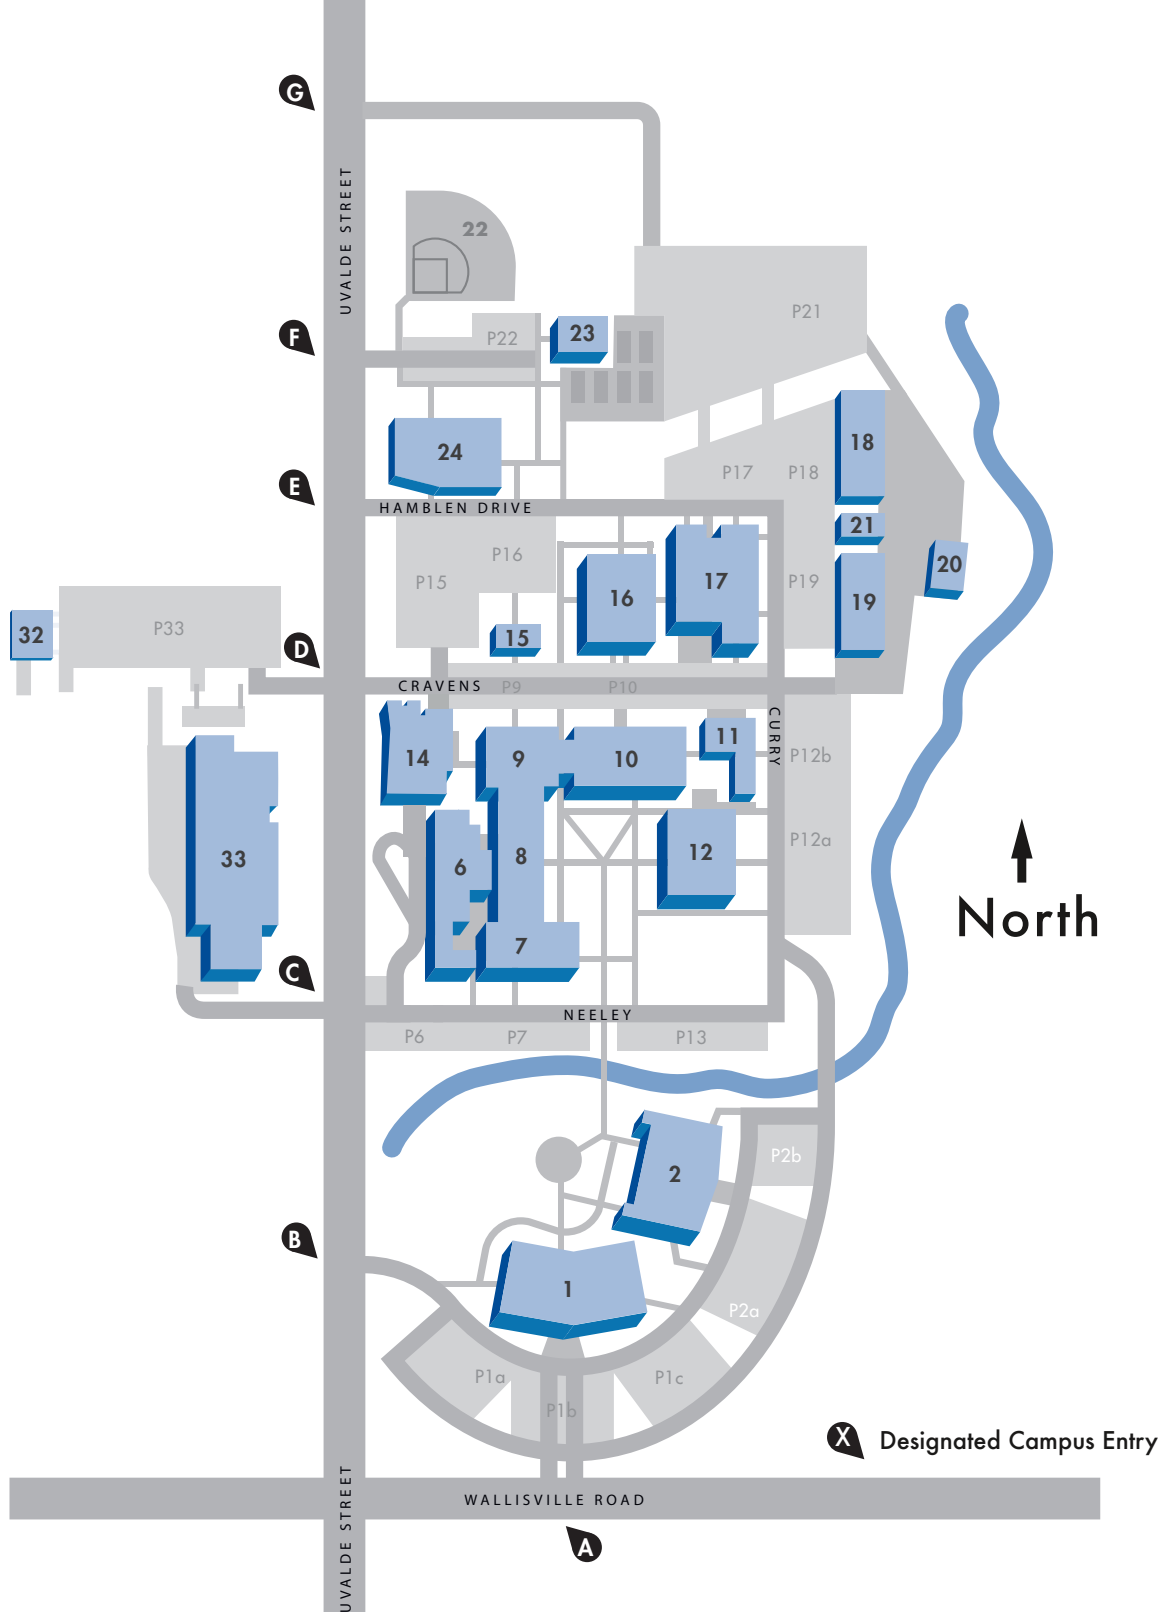

NORTH CAMPUS

- N-1 Fine Arts Center
- N-2 Interactive Learning Center
- N-6 Welcome Center
- N-7 Burluson Classroom
- N-8 Spencer Building
- N-9 Brightwell Technical
- N-10 Wheeler Building/Police
- N-11 Children Center-Lab School
- N-12 Student Center/Bookstore
- N-14 Library
- N-15 North Chiller Plant-Main Campus
- N-16 Gymnasium
- N-17 Science and Allied Health
- N-18 Industrial Technology-Auto Collision
- N-19 Industrial Technology
- N-20 Industrial Technology
- N-21 General Services Building/Deliveries
- N-22 Baseball Field
- N-23 Baseball Training Facility
- N-24 Cosmetology and Culinary Center
- N-32 North Chiller Plant-CIT
- N-33 Center for Industrial Technology