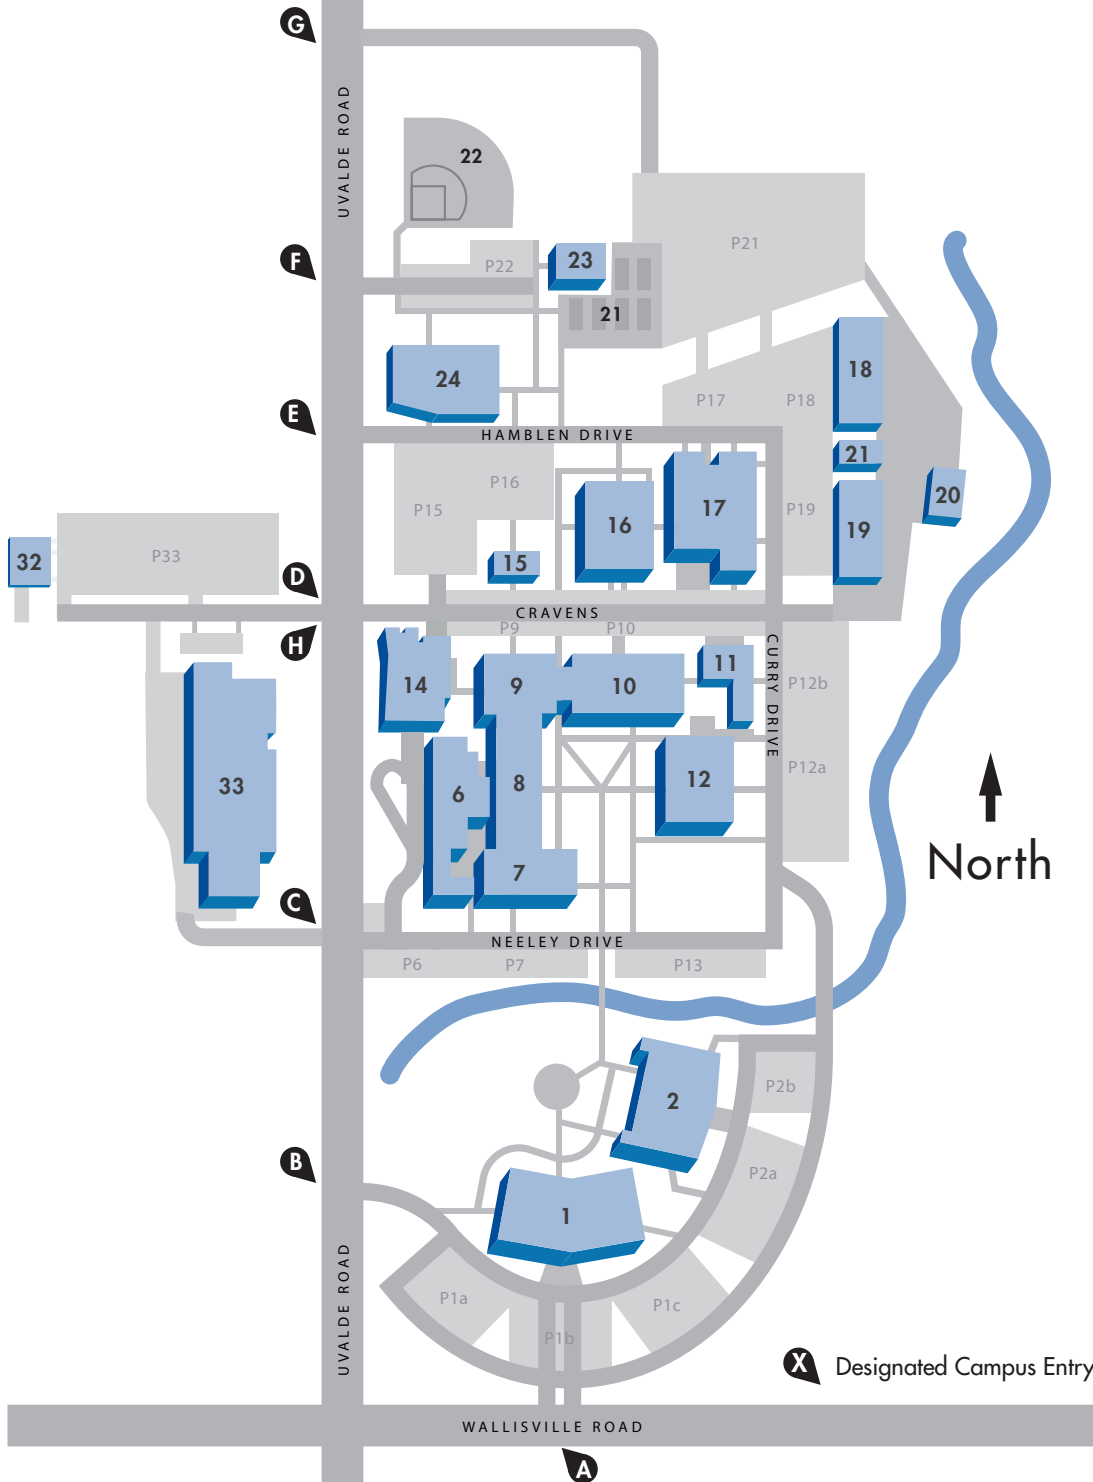

## NORTH CAMPUS

- N-1** Fine Arts Center
- N-2** Interactive Learning Center
- N-6** Welcome Center
- N-7** Burleson Classroom
- N-8** Spencer Building
- N-9** Brightwell Building
- N-10** Wheeler Building/Police
- N-11** Children Center-Lab School
- N-12** Student Center/Bookstore
- N-14** Library
- N-15** North Chiller Plant-Main Campus
- N-16** Gymnasium
- N-17** Science and Allied Health
- N-18** Industrial Technology- Auto Collision
- N-19** General Service Building/Deliveries
- N-20** Facilities Services/Storage
- N-21** Auxiliary Services
- N-22** Baseball Field
- N-23** Baseball Training Facility
- N-24** Cosmetology and Culinary Center
- N-32** North Chiller Plant-CIT
- N-33** Center for Industrial Technology